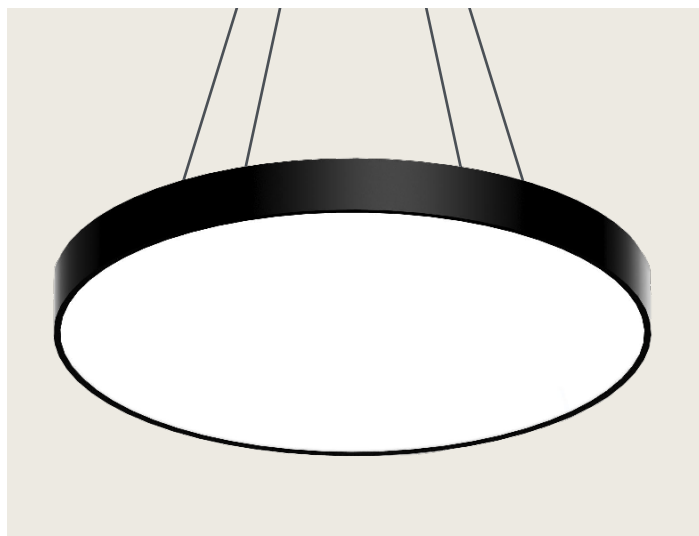

KRYPTON

Ø 600 | Ø 900 | Ø 1200

APPLICATION

- Offices
- Retail
- Residential
- Gyms

FEATURES

- Uniform light
- Three sizes for suspended applications
- Perfect for open spaces, conference rooms or living areas
- Made locally and factory assembled

TECHNICAL DATA

COLOUR TEMP	3000 K 4000 K
IP RATING	IP20
BEAM DISTRIBUTION	Wide - Lambertian
CRI	> 90
MOUNTING	Suspended
MATERIALS	Aluminium body Polycarbonate diffuser
OPERATING TEMP	-25°C ~ 40°C
SERVICE LIFE	L80 = 72.000 hrs
DIMMING	Non Dim DALI Casambi
DIMENSIONS	Ø 565mm Ø 850mm Ø 1130mm
WARRANTY	7 Years
FINISH	 White  Black

LUMINAIRE SELECTION

KRYPTON	-	SUSPENDED	-		-		-		-		-		-	
				DIMENSIONS (Ø mm)		LUMENS		CCT		DIMMING		FINISH		SUSPENSION HEIGHT
				600		Refer to lumen table below		930		ET - Non Dim		WH		1m
				900			940		ETD - DALI		BL			2m
				1200					BTD - Casambi					3m

An example:

KRYPTON	-	SUSPENDED	-	900	-	9210	-	940	-	ETD	-	BL	-	1m
---------	---	-----------	---	-----	---	------	---	-----	---	-----	---	----	---	----

LUMEN PACKAGES

	Wattage	3000k	4000K
Ø 600MM	45.0 W	4085 lm	4300 lm
	52.5 W	4765 lm	5015 lm
	60.0 W	5445 lm	5730 lm
	67.5 W	6125 lm	6445 lm
	75.1 W	6800 lm	7160 lm
	85.0 W	7100 lm	7475 lm
	100.4 W	8395 lm	8835 lm
	115.9 W	9685 lm	10195 lm
	131.3 W	10975 lm	11555 lm
Ø 900MM	147.0 W	12270 lm	12915 lm
	99.8 W	8750 lm	9210 lm
	107.4 W	9425 lm	9920 lm
	115.1 W	10100 lm	10630 lm
	122.8 W	10775 lm	11340 lm
	130.5 W	11450 lm	12050 lm
	138.1 W	12015 lm	12645 lm
	145.8 W	12685 lm	13350 lm
	153.5 W	13350 lm	14050 lm
Ø 1200MM	161.2 W	14015 lm	14755 lm
	180.7 W	16310 lm	17170 lm
	255.3 W	22810 lm	24010 lm
	295.8 W	26355 lm	27740 lm