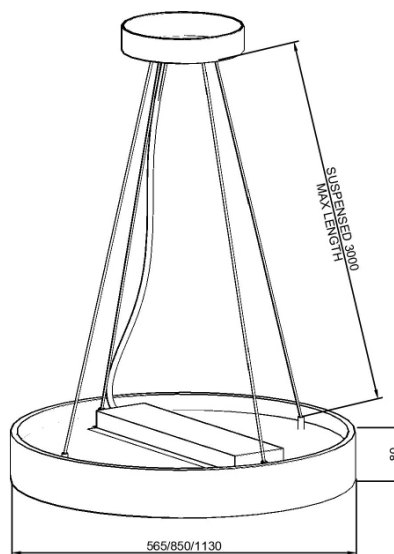

KRYPTON

Ø 600 | Ø 900 | Ø 1200

APPLICATION

- Offices
- Retail
- Residential
- Gyms

FEATURES

- Uniform light
- Three sizes for suspended applications
- Perfect for open spaces, conference rooms or living areas
- Made locally and factory assembled

TECHNICAL DATA

COLOUR TEMP	3000 K 4000 K
IP RATING	IP20
BEAM DISTRIBUTION	Wide - Lambertian
CRI	> 90
MOUNTING	Suspended
MATERIALS	Aluminium body Polycarbonate diffuser
OPERATING TEMP	-25°C ~ 40°C
SERVICE LIFE	L80 = 72.000 hrs
DIMMING	Non Dim DALI Casambi
DIMENSIONS	Ø 565mm Ø 850mm Ø 1130mm
WARRANTY	7 Years
FINISH	 White  Black

LUMINAIRE SELECTION

KRYPTON	-	SUSPENDED	-		-		-		-		-		-	
				DIMENSIONS (Ø mm)		LUMENS		CCT		DIMMING		FINISH		SUSPENSION HEIGHT
				600		Refer to lumen table below		930		ET - Non Dim		WH		1m
				900			940		ETD - DALI		BL			2m
				1200					BTD - Casambi					3m

An example:

KRYPTON	-	SUSPENDED	-	900	-	9210	-	940	-	ETD	-	BL	-	1m
---------	---	-----------	---	-----	---	------	---	-----	---	-----	---	----	---	----

LUMEN PACKAGES

	Wattage	3000k	4000K
Ø 600MM	45.0 W	4085 lm	4300 lm
	52.5 W	4765 lm	5015 lm
	60.0 W	5445 lm	5730 lm
	67.5 W	6125 lm	6445 lm
	75.1 W	6800 lm	7160 lm
	85.0 W	7100 lm	7475 lm
	100.4 W	8395 lm	8835 lm
	115.9 W	9685 lm	10195 lm
	131.3 W	10975 lm	11555 lm
Ø 900MM	147.0 W	12270 lm	12915 lm
	99.8 W	8750 lm	9210 lm
	107.4 W	9425 lm	9920 lm
	115.1 W	10100 lm	10630 lm
	122.8 W	10775 lm	11340 lm
	130.5 W	11450 lm	12050 lm
	138.1 W	12015 lm	12645 lm
	145.8 W	12685 lm	13350 lm
	153.5 W	13350 lm	14050 lm
Ø 1200MM	161.2 W	14015 lm	14755 lm
	180.7 W	16310 lm	17170 lm
	255.3 W	22810 lm	24010 lm
	295.8 W	26355 lm	27740 lm